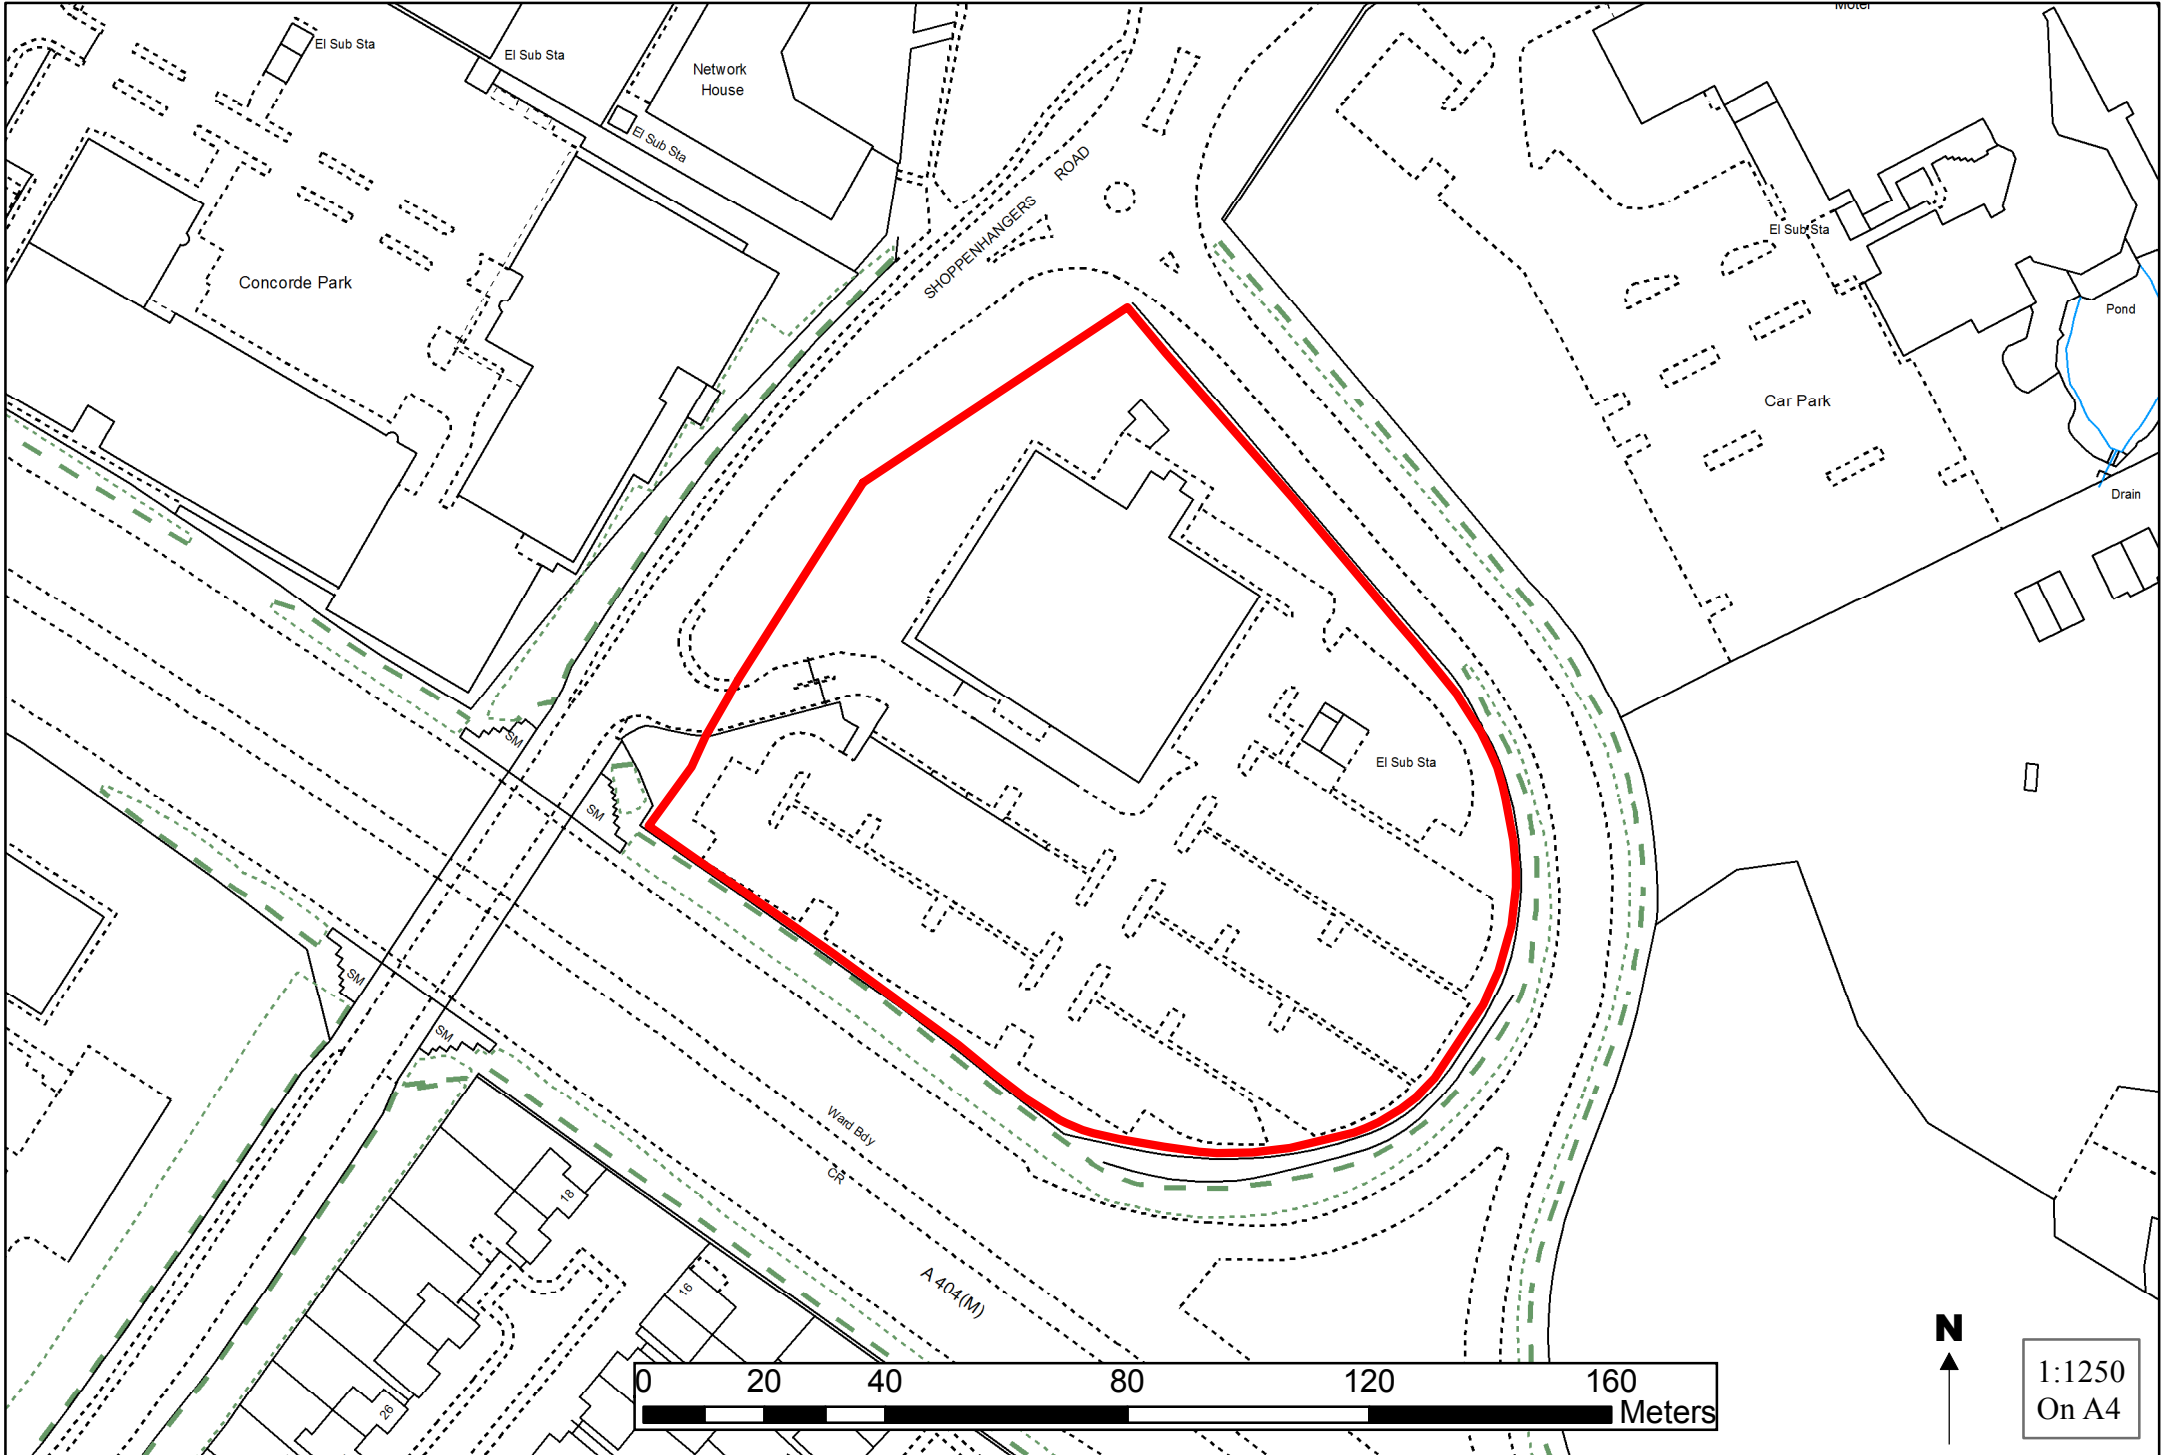

Voyager Place, Shoppenhangers Road, Maidenhead, SL6 4BY

0 20 40 80 120 160 Meters

1:1250
On A4